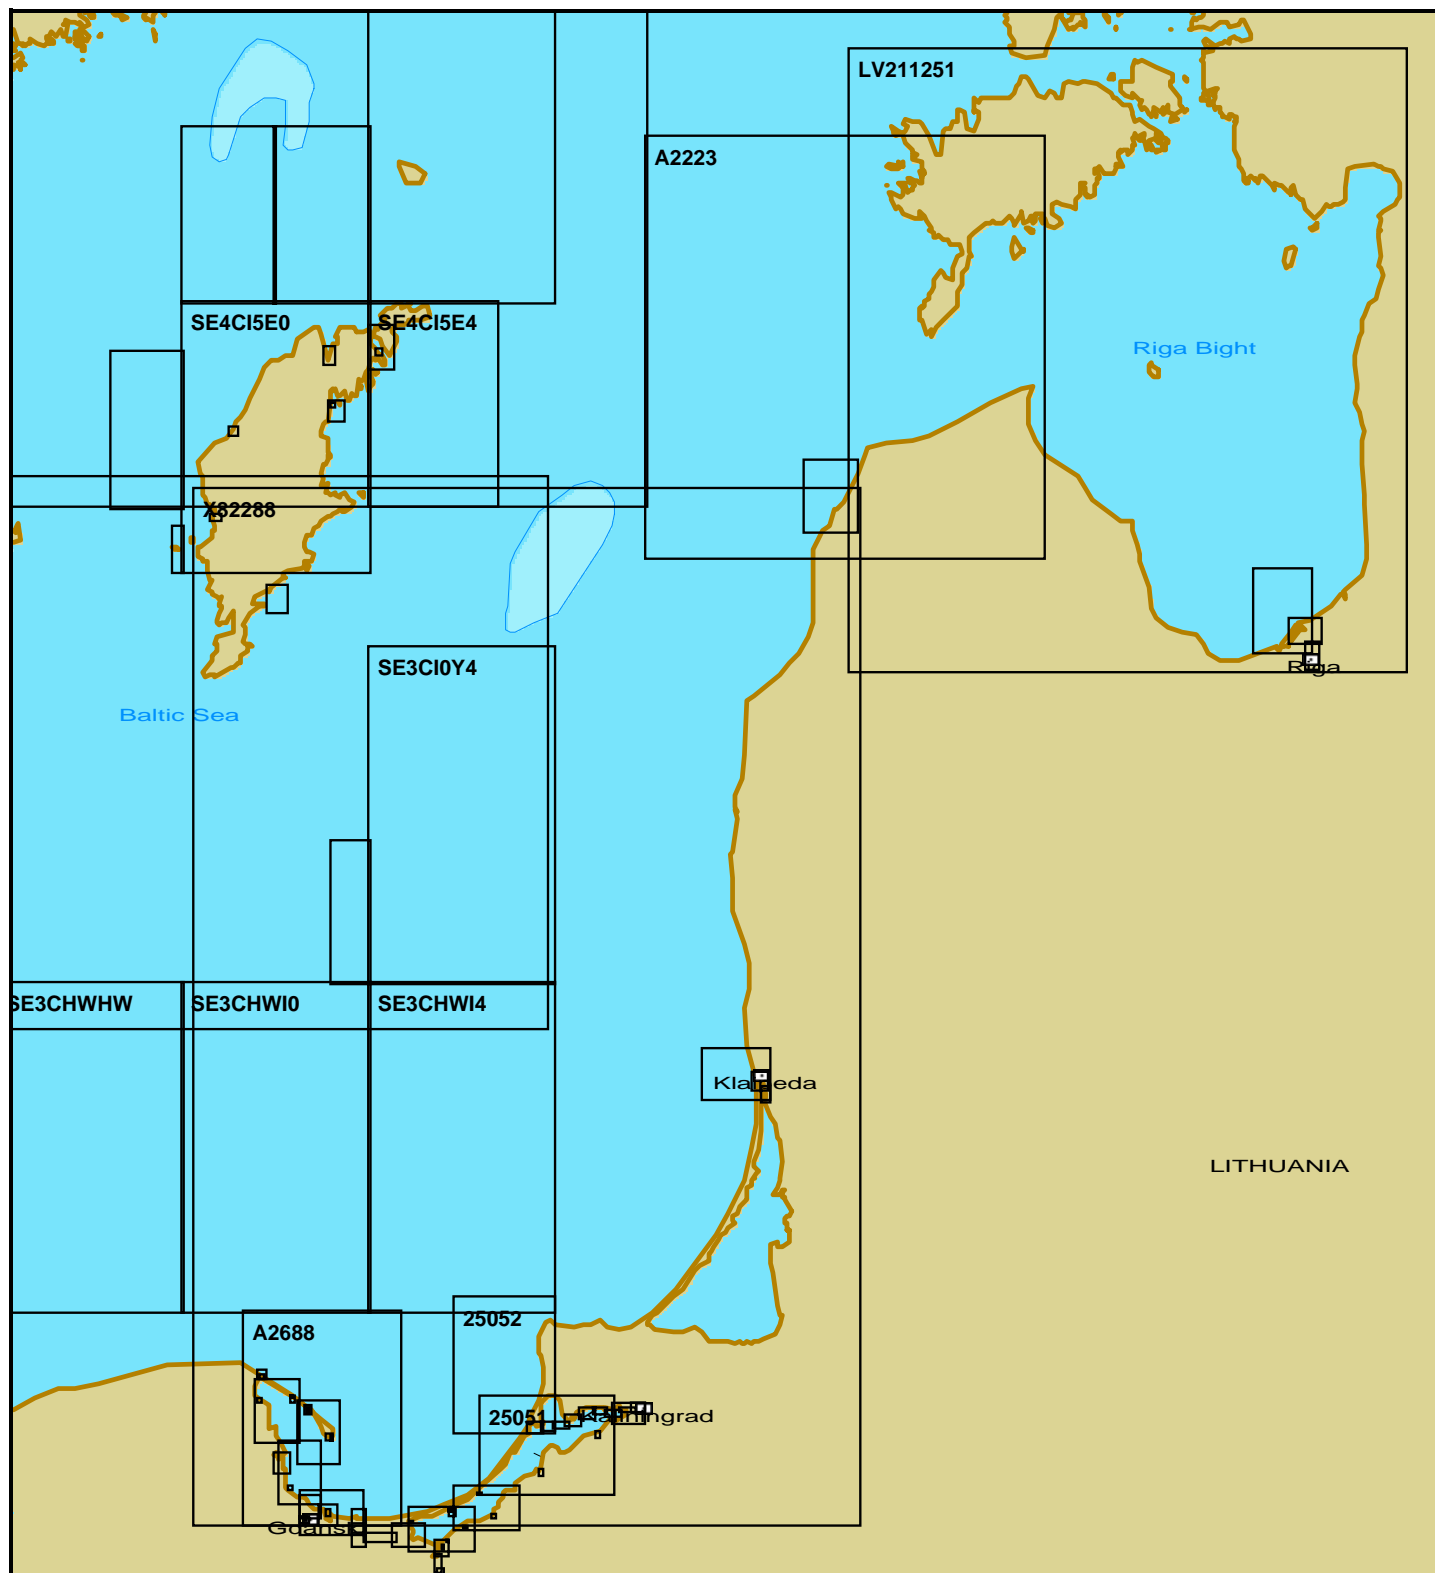

Charts of Folio SE0072S (Collection WF 72)

Charts: 23, Inserts: 65, Size: 2713 Kb

File Name	Scale	Update d	Inserts	Issue	Description	Ref. Number
25051	1:50 000	21.05.2016	3	WF 72	BALTIC SEA. SOUTH PART. APPROACHES TO BALTIYSK AND KALININGRAD.	TR-CH-11
25052	1:50 000	21.05.2016	0	WF 72	BALTIC SEA. SOUTH PART. APPROACHES TO KALININGRADSKIY MORSKOY KANAL.	TR-CH-11
27001	1:5 000	21.05.2016	0	WF 72	BALTIC SEA. PORT BALTIYSK. ENTRANCE TO KALININGRADSKIY MORSKOY KANAL.	TR-CH-11
27002A	1:5 000	21.05.2016	1	WF 72	BALTIC SEA. SOUTH PART. DISTANT MARK №24 TO POVOROT KOMSOMOL'SKIY.	TR-CH-11
27003	1:5 000	21.05.2016	0	WF 72	BALTIC SEA. KALININGRADSKIY MORSKOY KANAL. POVOROT KOMSOMOL'SKIY.	TR-CH-11
27004	1:5 000	21.05.2016	0	WF 72	BALTIC SEA. KALININGRADSKIY MORSKOY KANAL. POVOROT IZHEVSKIY.	TR-CH-11